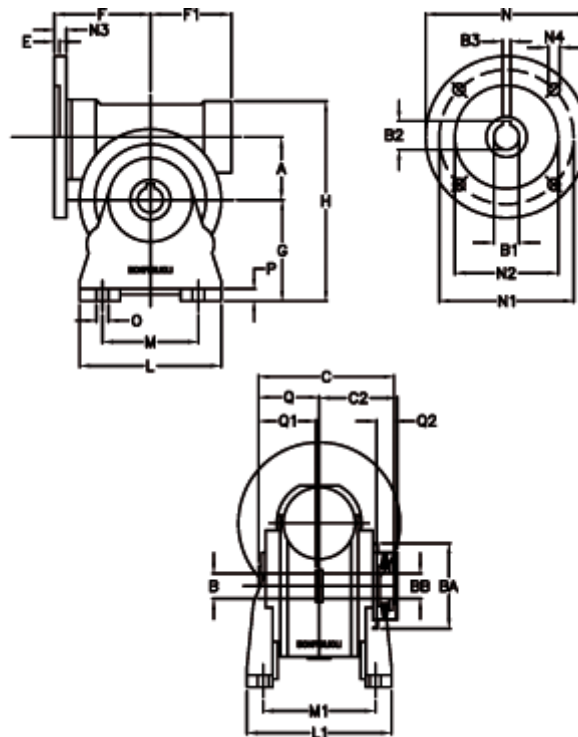

Article number: 390204901823236

Description: Worm Gear with Torque Limiter  
VF 49-L2-A-18 P80B5

## Measures

a = 49.50	C2 = 63,5	L1 = 124.0	O = 8.5
B = 25	Description = VF 49A-xx-80B14	m = 63	P = 12
B1 E7 = 19	E = 3.0	M1 = 98.5	Q = 51.0
B2 = 21.8	F = 70	N = 120	Q1 = 41
B3 H9 = 6	F1 = 63	N1 = 100	Q2 = 15
BA = 63	g = 82	N2 = 80	
BB H7 = 14	H = 162	N3 = 10.0	
C = 105	L = 110	N4 = 7	